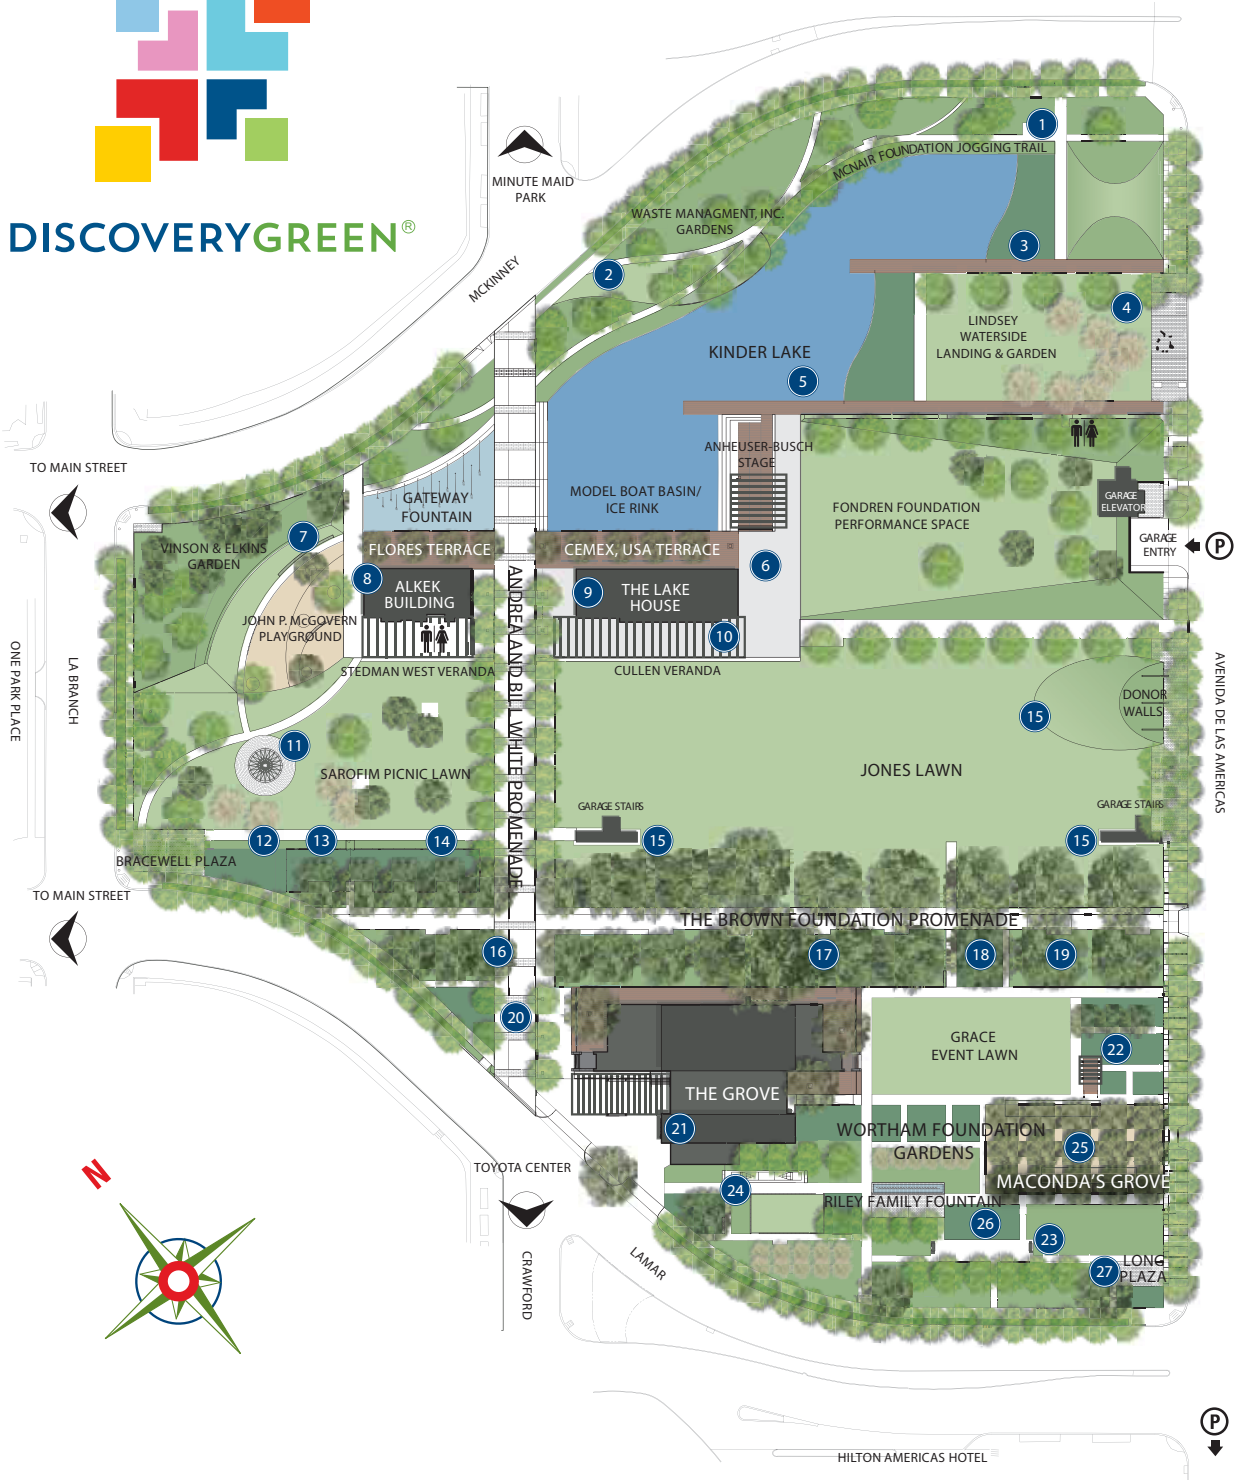

DISCOVERYGREEN®

GEORGE R. BROWN CONVENTION CENTER

- |    |  |    |   |
|----|--|----|---|
| 1  | McNair Foundation Jogging Trail<br>Clifford and Doris Faulkner Seating Area  | 19 | Jimi Derrick's Arbor<br>Wachovia Securities Seating Area<br>Nancy G. Kinder Oak   |
| 2  | Waste Management, Inc. Gardens<br>Compass Bank Waterside Lawn  | 20 | Jack C. Alexander Plaza<br>Lily Chen Foster Garden  |
| 3  | Merrill Lynch & Co. Pier<br>Cooper Industries Water Garden   | 21 | The Grove and the Treehouse   |
| 4  | Lindsey Waterside Landing & Garden<br>Monument au Fantome, a gift from the Duncan Family<br>Houston Astros Garden Grove                  | 22 | Grace Event Lawn<br>Allen Family Rose Garden<br>Lynda L. Transier Bandstand   |
| 5  | Kinder Lake<br>Carruth Lake Lights   | 23 | Wortham Foundation Gardens<br>Mary Lents Native Plant Garden<br>Fulbright & Jaworski LLP Garden<br>Tom Fricke Foundation Garden |
| 6  | Anheuser-Busch Stage<br>Fondren Foundation Performance Space<br>Gita and Ali Saberion Plaza  | 24 | Hagstette Putting Green<br>Michelle Rozzell Bulb Garden<br>Trini's Shuffleboard Court   |
| 7  | Gateway Fountain<br>Vinson & Elkins Garden<br>John P. McGovern Playground<br>BP Solar Panels   | 25 | Maconda's Grove<br>Carruth Foundation Bocce Courts  |
| 8  | Alkek Building<br>Flores Terrace<br>Stedman West Veranda   | 26 | Riley Family Fountain<br>Listening Vessels, a gift from Maconda Brown O'Connor<br>Jackie Martin Family Scent Garden             |
| 9  | The Lake House<br>Cemex USA Terrace  | 27 | Ray C. Fish Foundation Bench Area<br>Long Plaza<br>Mithoff Family Foundation<br>Chapman and Clark Garden                        |
| 10 | Cullen Veranda<br>Morgan Reading Room<br>Powell Foundation Reading Room<br>HPL Express<br>BP Solar Panels                                |    |   |
| 11 | Sarofim Picnic Lawn<br>Mist Tree, a gift from Faye Sarofim   |    |   |
| 12 | Bracewell Plaza<br>Devon Energy Global Garden<br>Robert R. and Kay M. Onstead Foundation Walk  |    |   |
| 13 | Harriet and Joe Foster Dog Run<br>Burguiers Foundation Seating Area<br>Greg and Gretchen Tharp Fountain                                  |    |   |
| 14 | Kinder Large Dog Run<br>Friends of Lily, Kelly & Sadie Kinder Seating Area<br>Wells Fargo Seating Area<br>The Bela Fountain              |    |   |
| 15 | Jones Lawn<br>Synchronicity of Color   |    |   |
| 16 | Andrea and Bill White Promenade<br>L.H. and C.W. Duncan Foundation Seating Area<br>Marathon Oil Bike Racks                               |    |   |
| 17 | The Brown Foundation Promenade<br>CenterPoint Energy Seating Areas   |    |   |
| 18 | Bernice Hevrdejs Butterfly Garden<br>Sanders Hummingbird Garden<br>Beverly and Staman Ogilvie Seating Area<br>JP Morgan Chase Bench Area |    |   |